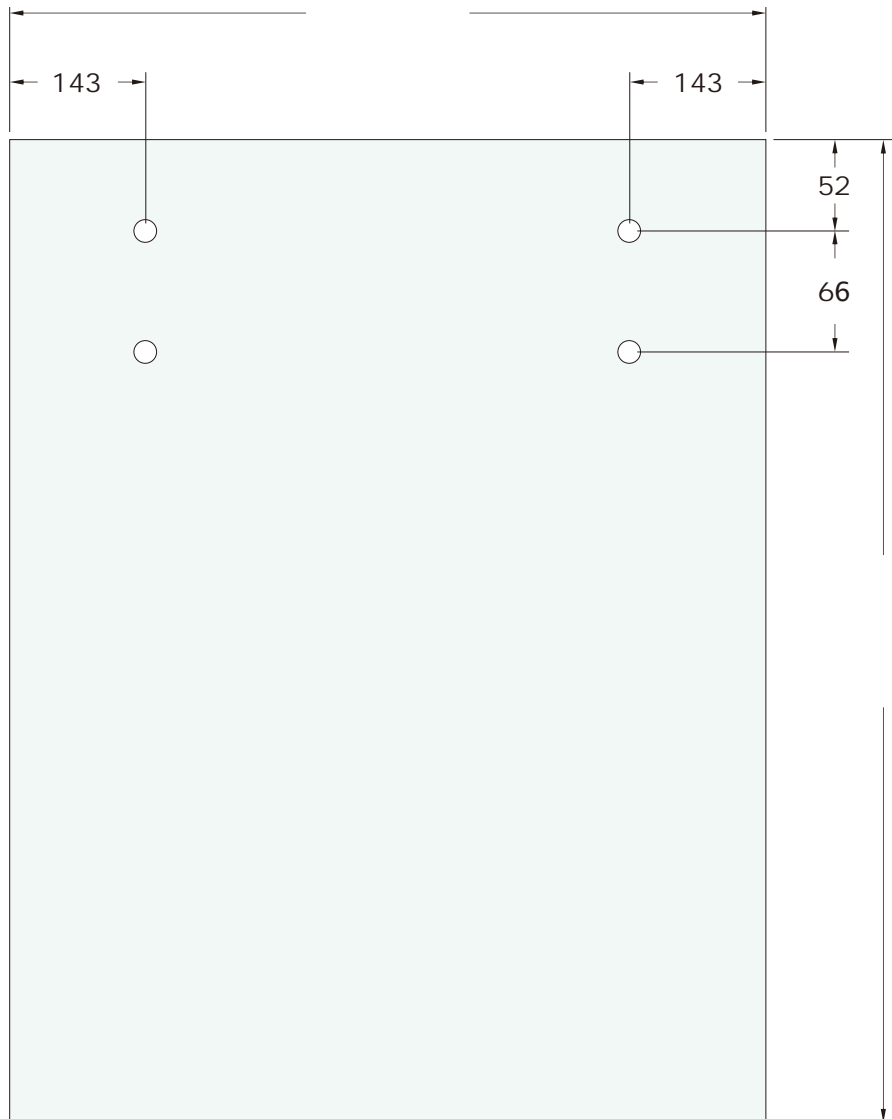

Decor Glass Slider: Glass Order Sheets

Sliding Door only

Note: Add door handle holes as required.
Recommended Handle is SLIMLINE.

Decor Glass Slider: Glass Order Sheets

* Note: Add door handle holes as required.
Recommended Handle is SLIMLINE.

Decor Glass Slider: Glass Order Sheets

* Note: Add door handle holes as required.
Recommended Handle is SLIMLINE.

Decor Glass Slider: Glass Order Sheets

* Note: Add door handle holes as required.
Recommended Handle is SLIMLINE.