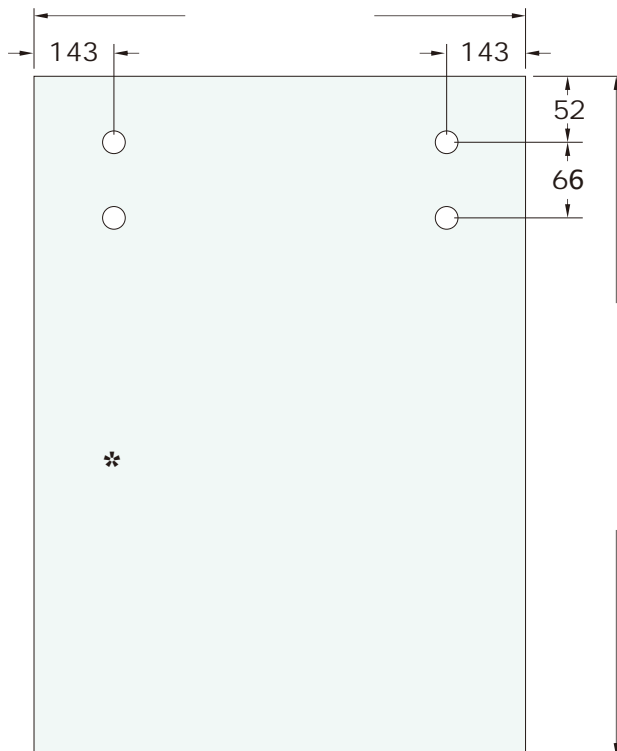

Decor Glass Slider: Glass Order Sheets

Sliding Door only

Note: Add door handle holes as required.
Recommended Handle is SLIMLINE.

Decor Glass Slider: Glass Order Sheets

* Note: Add door handle holes as required.
Recommended Handle is SLIMLINE.

Decor Glass Slider: Glass Order Sheets

* Note: Add door handle holes as required.
Recommended Handle is SLIMLINE.

Decor Glass Slider: Glass Order Sheets

* Note: Add door handle holes as required.
Recommended Handle is SLIMLINE.