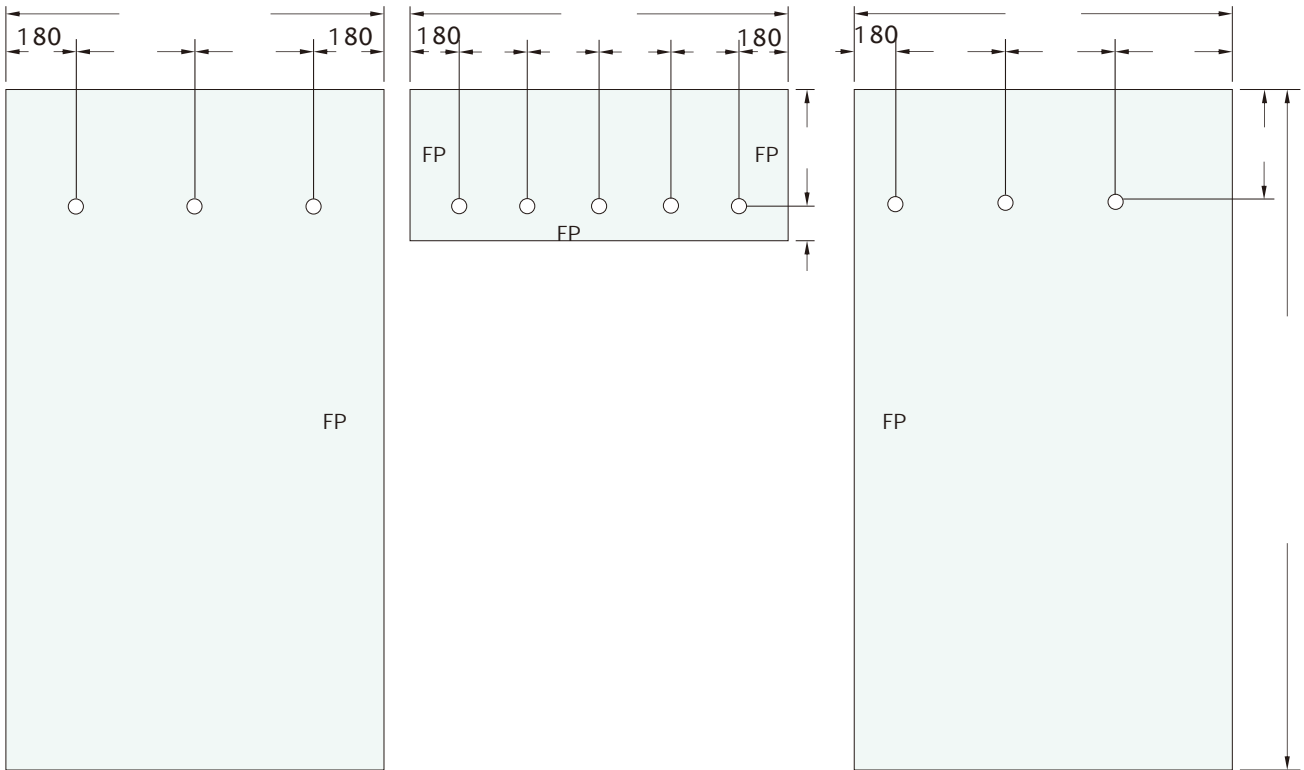

Decor Glass Slider: Glass Order Sheets

Sliding Door only

Note: Add door handle holes as required.
Recommended Handle is SLIMLINE.

Decor Glass Slider: Glass Order Sheets

* Note: Add door handle holes as required.
Recommended Handle is SLIMLINE.

Decor Glass Slider: Glass Order Sheets

* Note: Add door handle holes as required.
Recommended Handle is SLIMLINE.

Decor Glass Slider: Glass Order Sheets

* Note: Add door handle holes as required.
Recommended Handle is SLIMLINE.