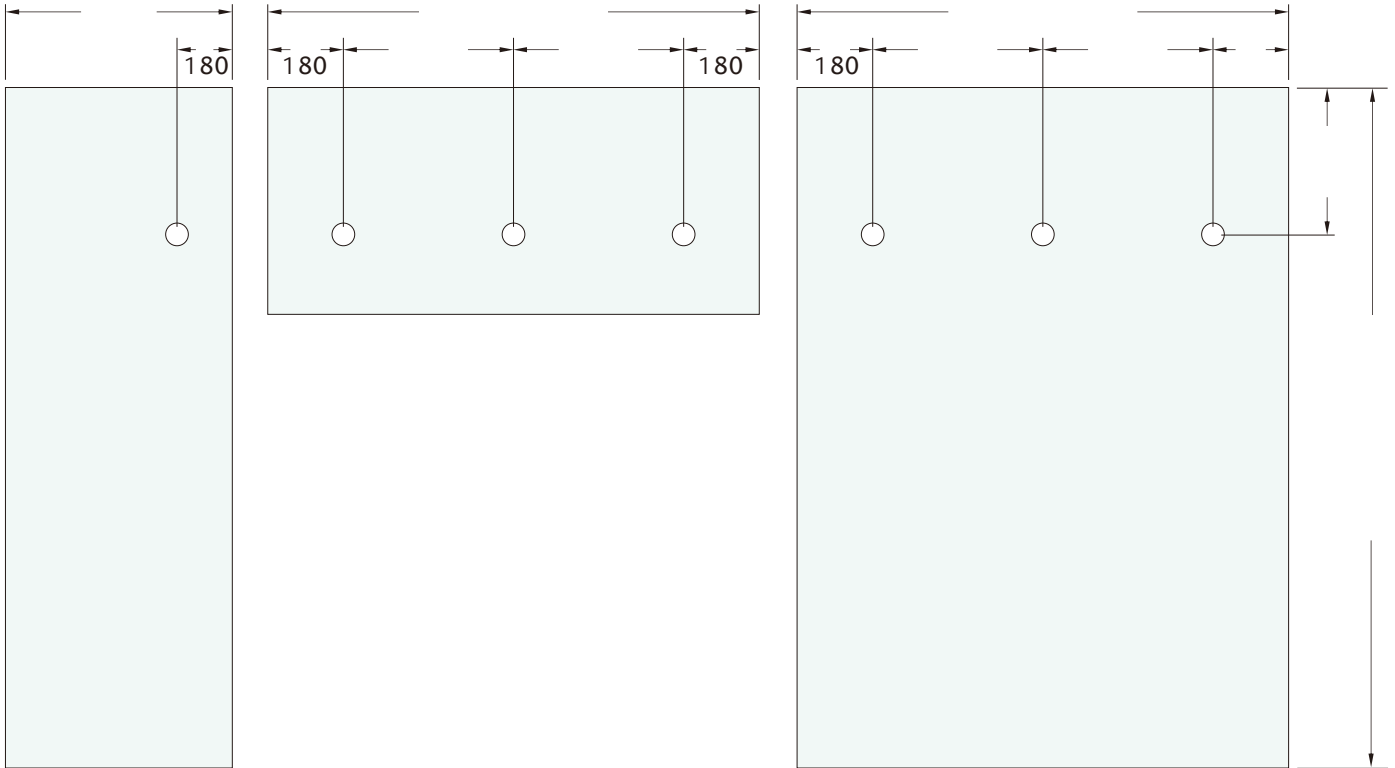

Decor Glass Slider: Glass Order Sheets

Sliding Door only

Note: Add door handle holes as required.
Recommended Handle is SLIMLINE.

Decor Glass Slider: Glass Order Sheets

* Note: Add door handle holes as required.
Recommended Handle is SLIMLINE.

Decor Glass Slider: Glass Order Sheets

* Note: Add door handle holes as required.
Recommended Handle is SLIMLINE.

Decor Glass Slider: Glass Order Sheets

* Note: Add door handle holes as required.
Recommended Handle is SLIMLINE.