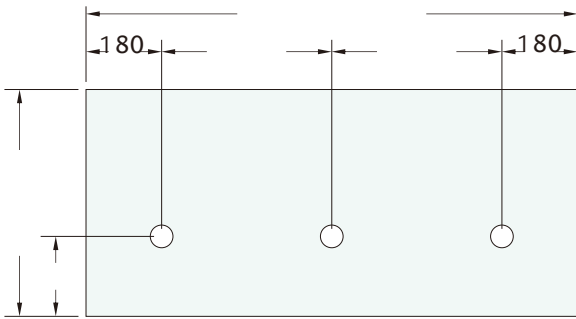

Decor Glass Slider: Glass Order Sheets

Sliding Door only

Note: Add door handle holes as required.
Recommended Handle is SLIMLINE.

Decor Glass Slider: Glass Order Sheets

* Note: Add door handle holes as required.
Recommended Handle is SLIMLINE.

Decor Glass Slider: Glass Order Sheets

* Note: Add door handle holes as required.
Recommended Handle is SLIMLINE.

Decor Glass Slider: Glass Order Sheets

* Note: Add door handle holes as required.
Recommended Handle is SLIMLINE.