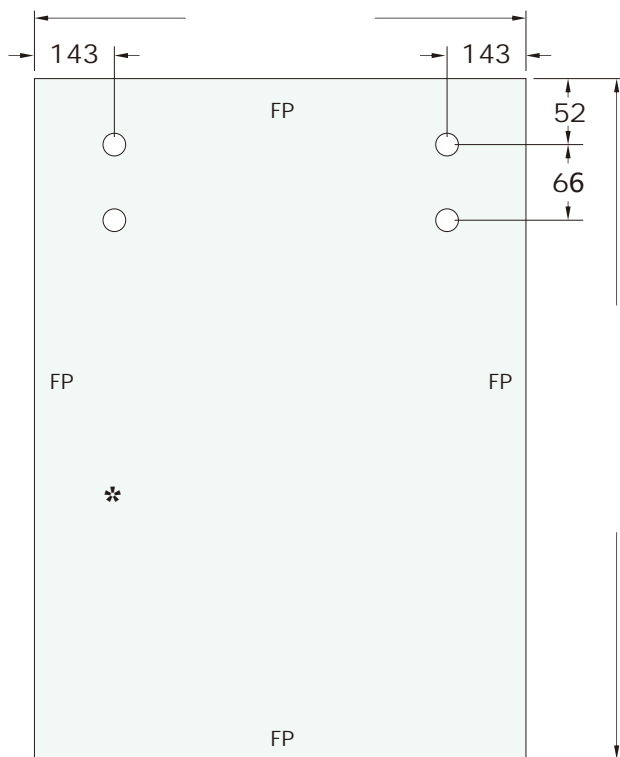

Decor Glass Slider: Glass Order Sheets

Sliding Door only

Note: Add door handle holes as required.
Recommended Handle is SLIMLINE.

Decor Glass Slider: Glass Order Sheets

* Note: Add door handle holes as required.
Recommended Handle is SLIMLINE.

Decor Glass Slider: Glass Order Sheets

* Note: Add door handle holes as required.
Recommended Handle is SLIMLINE.

Decor Glass Slider: Glass Order Sheets

* Note: Add door handle holes as required.
Recommended Handle is SLIMLINE.