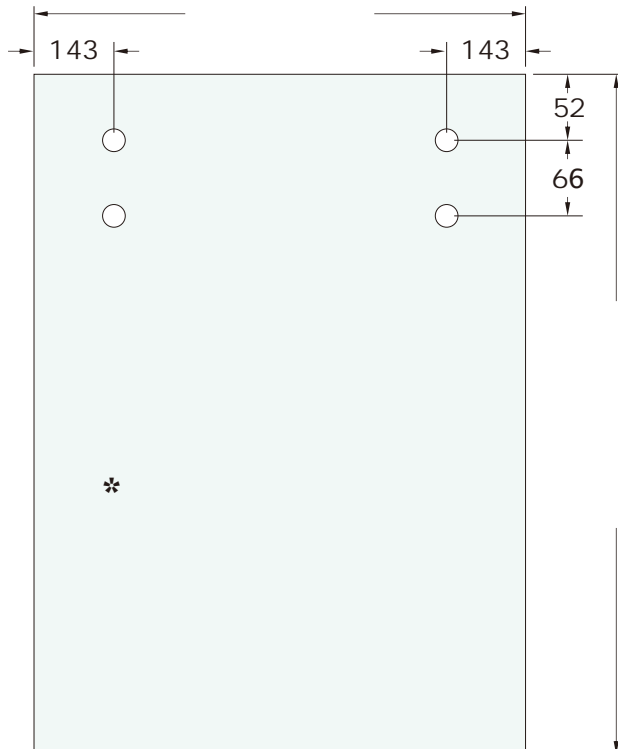

Decor Glass Slider: Glass Order Sheets

Sliding Door only

Note: Add door handle holes as required.
Recommended Handle is SLIMLINE.

Decor Glass Slider: Glass Order Sheets

* Note: Add door handle holes as required.
Recommended Handle is SLIMLINE.

Decor Glass Slider: Glass Order Sheets

* Note: Add door handle holes as required.
Recommended Handle is SLIMLINE.

Decor Glass Slider: Glass Order Sheets

* Note: Add door handle holes as required.
Recommended Handle is SLIMLINE.