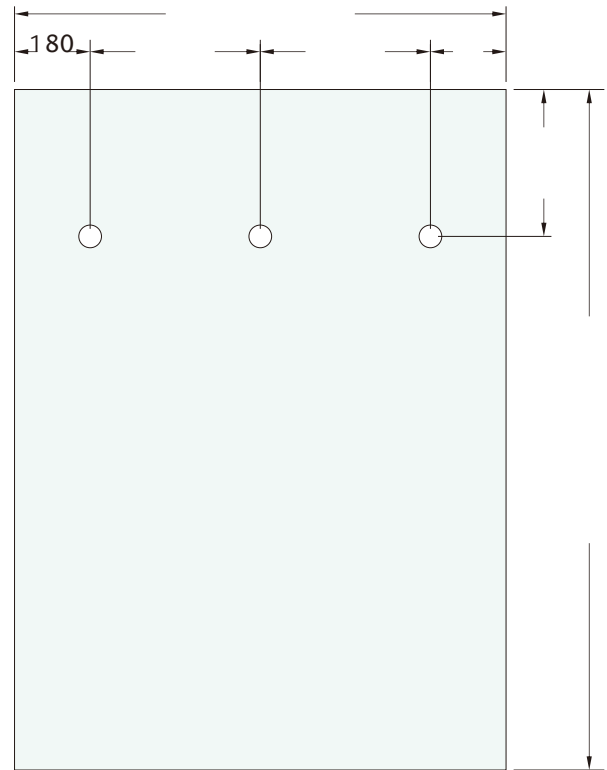

Decor Glass Slider: Glass Order Sheets

Sliding Door only

Note: Add door handle holes as required.
Recommended Handle is SLIMLINE.

Decor Glass Slider: Glass Order Sheets

* Note: Add door handle holes as required.
Recommended Handle is SLIMLINE.

Decor Glass Slider: Glass Order Sheets

* Note: Add door handle holes as required.
Recommended Handle is SLIMLINE.

Decor Glass Slider: Glass Order Sheets

* Note: Add door handle holes as required.
Recommended Handle is SLIMLINE.