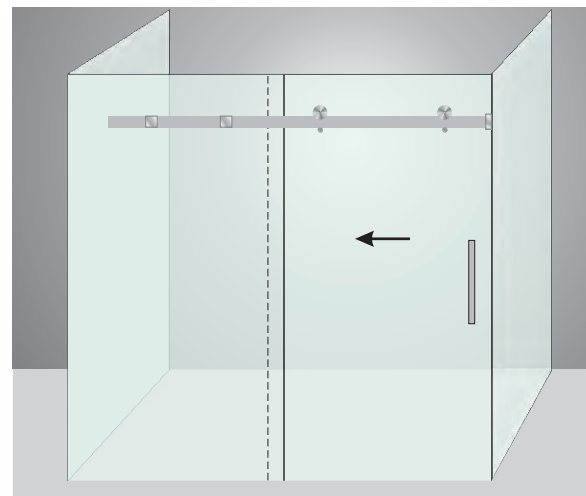

Code SS60PS or SS60BC (min 1180)
Code SS70PS or SS70BC (min 1340)