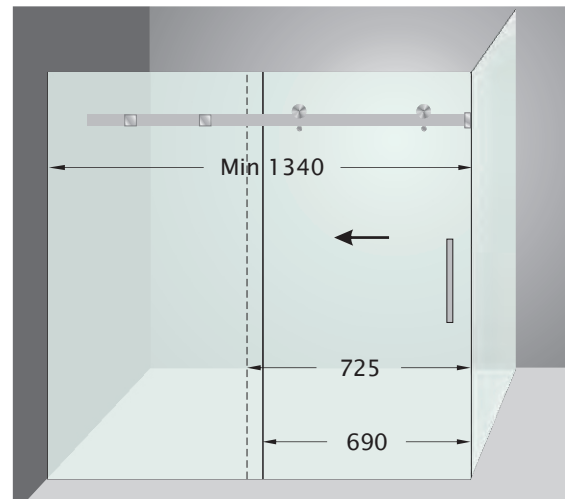

Duet Sliding Frameless Glass Shower

Product Features

- Functional and elegant with a smooth sliding movement, the Duet Shower offers various configuration options for maximum flexibility.
- The sliding door removes the obstacle of a swinging door in tight spaces and creates an expansive shower area with easy access.
- The slim profile of the hardware minimises the visual clutter.
- Toughened Safety Glass and anti-jump mechanism to prevent the door from derailing, ensure safety for the family.
- Polished Stainless or Black Chrome finish.

For specific glass and layout detail please refer to the Technical section of our website.

Duet Sliding Frameless Glass Shower

Design Options

Code SS60PS or SS60BC

Code SS70PS or SS70BC

Code SS60PS or SS60BC