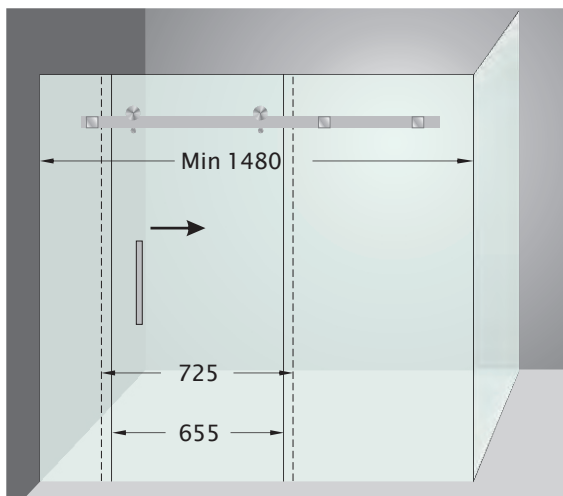

Code SS80PS or SS80BC