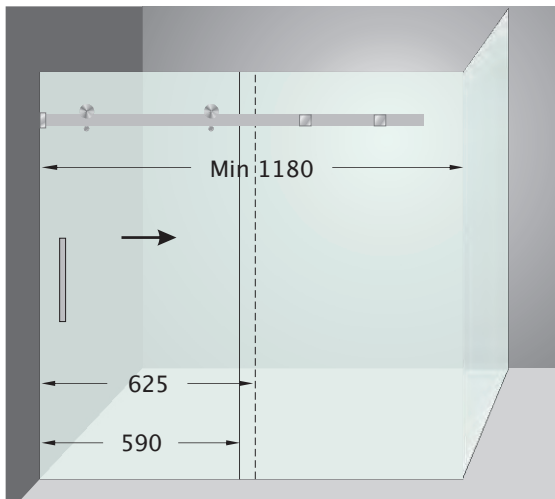

For specific glass and layout detail please refer to the Technical section of our website.

Duet Sliding Frameless Glass Shower

Design Options

Code SS60PS or SS60BC

Code SS70PS or SS70BC

Code SS60PS or SS60BC