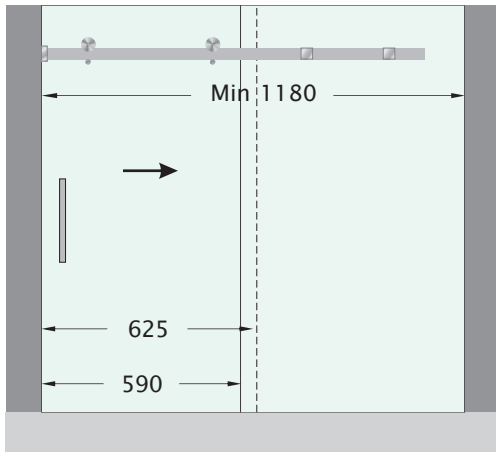

Duet Sliding Frameless Glass Shower

Product Features

- Functional and elegant with a smooth sliding movement, the Duet Shower offers various configuration options for maximum flexibility.
- The sliding door removes the obstacle of a swinging door in tight spaces and creates an expansive shower area with easy access.
- The slim profile of the hardware minimises the visual clutter.
- Toughened Safety Glass and anti-jump mechanism to prevent the door from derailing, ensure safety for the family.
- Polished Stainless or Black Chrome finish.

For specific glass and layout detail please refer to the Technical section of our website.

Duet Sliding Frameless Glass Shower

Design Options

Code SS60PS or SS60BC

Code SS70PS or SS70BC

Code SS60PS or SS60BC