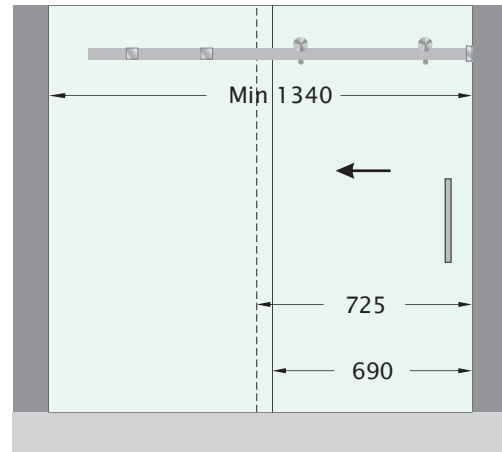

Duet Sliding Frameless Glass Shower

Product Features

- Functional and elegant with a smooth sliding movement, the Duet Shower offers various configuration options for maximum flexibility.
- The sliding door removes the obstacle of a swinging door in tight spaces and creates an expansive shower area with easy access.
- The slim profile of the hardware minimises the visual clutter.
- Toughened Safety Glass and anti-jump mechanism to prevent the door from derailing, ensure safety for the family.
- Polished Stainless or Black Chrome finish.

For specific glass and layout detail please refer to the Technical section of our website.

Duet Sliding Frameless Glass Shower

Design Options

Code SS60PS or SS60BC

Code SS70PS or SS70BC

Code SS60PS or SS60BC