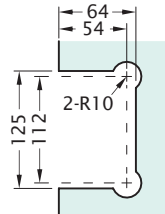

Sliding Door Locks & Pulls

Sliding Door Lock & Pull

Product Code	Description
NV100PS	Sliding Door Lock, Keyed
NV100SS	Sliding Door Lock, Keyed
NV101PS	Strike or Pull
NV101SS	Strike or Pull

Note

- NV100 includes Timber Strike Plate or can be used with NV101
- Options of keyed both sides or key one side, turn the other side
- NV101 can be used as non-locking sliding pull for single doors
- 10 -12mm glass