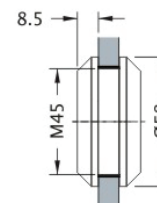

## Sliding Door Pull

Product Code	Description
SH101PS	Sliding Door Pull 60mm oa dia
SH101SS	Sliding Door Pull 60mm oa dia

### Note:

- 8/10mm glass
- Hole Ø48

**Finish**  
PS  
SS

### Note

- Dia 35mm, ctc 1100mm, 1500mm OA
- Lock or unlock from both sides

**Finish**  
PS  
SS  
PS  
SS