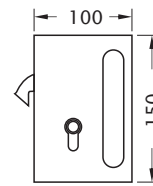

### Note

- NV100 includes Timber Strike Plate or can be used with NV101
- Options of keyed both sides or key one side, turn the other side
- NV101 can be used as non-locking sliding pull for single doors
- 10 -12mm glass

## Sliding Door Pull

Product Code	Description
SH101PS	Sliding Door Pull 60mm oa dia
SH101SS	Sliding Door Pull 60mm oa dia

### Note:

- 8/10mm glass
- Hole Ø48

**Finish**  
PS  
SS

### Note

- Dia 35mm, ctc 1100mm, 1500mm OA
- Lock or unlock from both sides

**Finish**  
PS  
SS  
PS  
SS