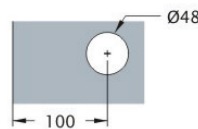

Note:

- 8/10mm glass
- Hole Ø48