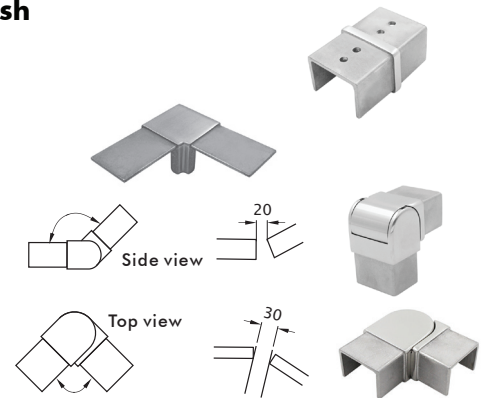

Mini Capping Rail

Rail

Product Code	Description	Finish
HR300PS	Rectangular Tube 2205, 5.8m length	PS
HR300SS	Rectangular Tube 2205, 5.8m length	SS

Note: Available Cut-to-Size

Joiners

Product Code	Description	Finish
HR302PS	180° Joiner	PS
HR302SS	180° Joiner	SS
HR309PS	90° Corner Joiner	PS
HR309SS	90° Corner Joiner	SS
HR306PS	Adjustable Vertical Joiner	PS
HR306SS	Adjustable Vertical Joiner	SS
HR310PS	Adjustable Horizontal Joiner	PS
HR310SS	Adjustable Horizontal Joiner	SS

Wall Brackets

Product Code	Description	Finish
HR304PS	Wall Bracket, Concealed Fix	PS
HR304SS	Wall Bracket, Concealed Fix	SS
HR311PS	Wall Bracket, Face Fixed	PS
HR311SS	Wall Bracket, Face Fixed	SS

End Caps

Product Code	Description	Finish
HR305PS	End Cap	PS
HR305SS	End Cap	SS

Glazing Rubber

Product Code	Description
HR307-12	Glazing Rubber for 12mm glass

Adhesive

Product Code	Description
HR108	Glazing Adhesive