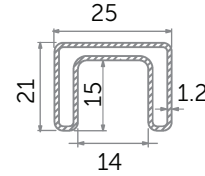

## Product Features

- Designed as a dress rail for glass balustrades, with the smallest profile possible.
- Provides edge protection and peace-of-mind for those who are uncomfortable with no glass capping.
- Suits 12mm glass.
- A complete range of fittings means angles and height changes can be achieved on site with no welding necessary.
- No holes in the glass are required and so can be simply fitted retroactively.
- Manufactured from Stainless Steel for long life, strength and serviceability and available in Polished or Satin finishes.

## Rail

| Product Code | Description                        | Finish |
|--------------|------------------------------------|--------|
| HR300PS      | Rectangular Tube 2205, 5.8m length | PS     |
| HR300SS      | Rectangular Tube 2205, 5.8m length | SS     |