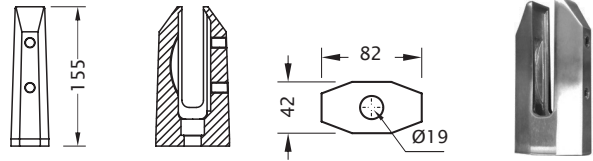

Product Features

- A slim profile design with options to complement different architectural styles and fixing situations.
- Ideal for Pool Fencing and external or internal Balustrades.
- Manufactured from long life 2205 Duplex Stainless to withstand coastal conditions.
- Available in Polished and Satin finishes.
- Cover plates conceal the fixings and provide a smart finish.
- MP12, MP13, MP14 and MP15 suit 12mm to 17.52mm glass thickness and feature a patented tilt lock which allows the simplest adjustment of any minipost available.
- MP10 has a fixed clamping plate with oval base and suits 12mm toughened safety glass only.

For specific glass and layout detail please refer to Technical section of our website.

ClearVista Mini Posts

ClearVista Minipost - Centrally Fixed, Tilt Lock

Product Code	Description	Finish
MP14PS	Minipost, Centrally Fixed	PS
MP14SS	Minipost, Centrally Fixed	SS

Note: Suits 12 to 17.52mm Toughened & Toughened Laminate.

ClearVista Minipost - Square Base, Tilt Lock

Product Code	Description	Finish
MP12PS	Minipost, Square Base	PS
MP12SS	Minipost, Square Base	SS

Note: Suits 12 to 17.52mm Toughened & Toughened Laminate. Cover included.

ClearVista Minipost - Oval Base, Tilt Lock

Product Code	Description	Finish
MP15PS	Minipost, Oval Base	PS
MP15SS	Minipost, Oval Base	SS

Note: Suits 12 to 17.52mm Toughened & Toughened Laminate. Cover included.