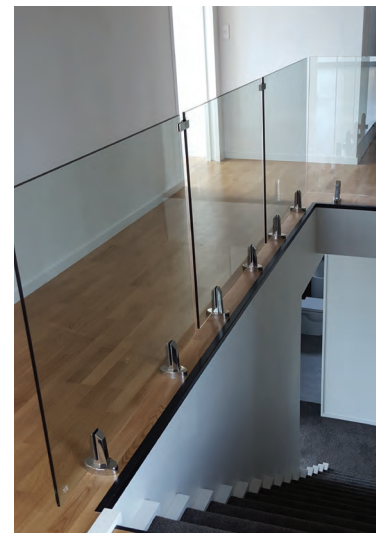

Product Features

- A slim profile design with options to complement different architectural styles and fixing situations.
- Ideal for Pool Fencing and external or internal Balustrades.
- Manufactured from long life 2205 Duplex Stainless to withstand coastal conditions.
- Available in Polished and Satin finishes.
- Cover plates conceal the fixings and provide a smart finish.
- MP12, MP13, MP14 and MP15 suit 12mm to 17.52mm glass thickness and feature a patented tilt lock which allows the simplest adjustment of any minipost available.
- MP10 has a fixed clamping plate with oval base and suits 12mm toughened safety glass only.

For specific glass and layout detail please refer to Technical section of our website.

ClearVista Mini Posts

ClearVista Minipost - Centrally Fixed, Tilt Lock

Product Code	Description	Finish
MP14PS	Minipost, Centrally Fixed	PS
MP14SS	Minipost, Centrally Fixed	SS

Note: Suits 12 to 17.52mm Toughened & Toughened Laminate.

ClearVista Minipost - Square Base, Tilt Lock

Product Code	Description	Finish
MP12PS	Minipost, Square Base	PS
MP12SS	Minipost, Square Base	SS

Note: Suits 12 to 17.52mm Toughened & Toughened Laminate. Cover included.

ClearVista Minipost - Oval Base, Tilt Lock

Product Code	Description	Finish
MP15PS	Minipost, Oval Base	PS
MP15SS	Minipost, Oval Base	SS

Note: Suits 12 to 17.52mm Toughened & Toughened Laminate. Cover included.