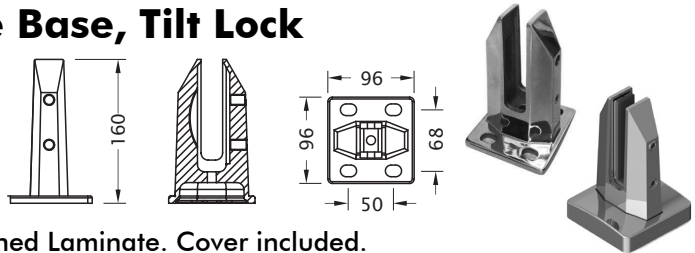

Product Features

- A slim profile design with options to complement different architectural styles and fixing situations.
- Ideal for Pool Fencing and external or internal Balustrades.
- Manufactured from long life 2205 Duplex Stainless to withstand coastal conditions.
- Available in Polished and Satin finishes.
- Cover plates conceal the fixings and provide a smart finish.
- MP12, MP13, MP14 and MP15 suit 12mm to 17.52mm glass thickness and feature a patented tilt lock which allows the simplest adjustment of any minipost available.
- MP10 has a fixed clamping plate with oval base and suits 12mm toughened safety glass only.

For specific glass and layout detail please refer to Technical section of our website.

ClearVista Mini Posts

ClearVista Minipost - Centrally Fixed, Tilt Lock

Product Code	Description	Finish
MP14PS	Minipost, Centrally Fixed	PS
MP14SS	Minipost, Centrally Fixed	SS

Note: Suits 12 to 17.52mm Toughened & Toughened Laminate.

ClearVista Minipost - Square Base, Tilt Lock

Product Code	Description	Finish
MP12PS	Minipost, Square Base	PS
MP12SS	Minipost, Square Base	SS

Note: Suits 12 to 17.52mm Toughened & Toughened Laminate. Cover included.

ClearVista Minipost - Oval Base, Tilt Lock

Product Code	Description	Finish
MP15PS	Minipost, Oval Base	PS
MP15SS	Minipost, Oval Base	SS

Note: Suits 12 to 17.52mm Toughened & Toughened Laminate. Cover included.