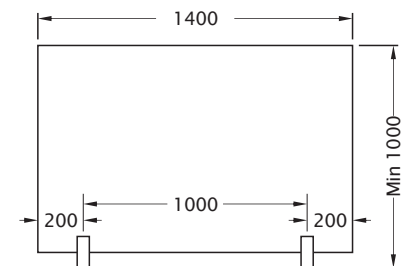

Product Code	Description	Finish
MP10PS	Minipost, Oval Base	PS
MP10SS	Minipost, Oval Base	SS

Note: Suits 12mm Toughened. Fixed Clamping Plate. Cover included.

Pool Fence Typical Layout

Balustrade Typical Layout