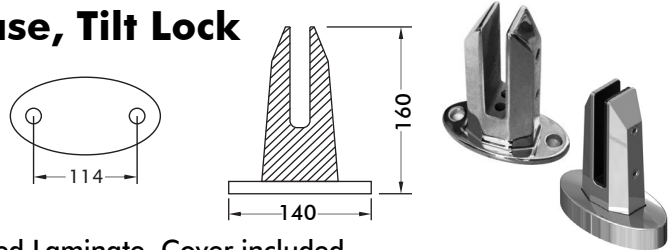

Product Features

- A slim profile design with options to complement different architectural styles and fixing situations.
- Ideal for Pool Fencing and external or internal Balustrades.
- Manufactured from long life 2205 Duplex Stainless to withstand coastal conditions.
- Available in Polished and Satin finishes.
- Cover plates conceal the fixings and provide a smart finish.
- MP12, MP13, MP14 and MP15 suit 12mm to 17.52mm glass thickness and feature a patented tilt lock which allows the simplest adjustment of any minipost available.
- MP10 has a fixed clamping plate with oval base and suits 12mm toughened safety glass only.

Note: Suits 12 to 17.52mm Toughened & Toughened Laminate.

ClearVista Minipost - Square Base, Tilt Lock

Product Code	Description	Finish
MP12PS	Minipost, Square Base	PS
MP12SS	Minipost, Square Base	SS

Note: Suits 12 to 17.52mm Toughened & Toughened Laminate. Cover included.

ClearVista Minipost - Oval Base, Tilt Lock

Product Code	Description	Finish
MP15PS	Minipost, Oval Base	PS
MP15SS	Minipost, Oval Base	SS

Note: Suits 12 to 17.52mm Toughened & Toughened Laminate. Cover included.

Product Code	Description	Finish
MP10PS	Minipost, Oval Base	PS
MP10SS	Minipost, Oval Base	SS

Note: Suits 12mm Toughened. Fixed Clamping Plate. Cover included.

Pool Fence Typical Layout

Balustrade Typical Layout