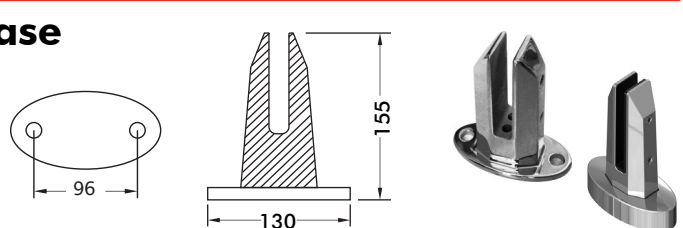

ClearVista Minipost - Face Fixed, Tilt Lock

Product Code	Description	Finish
MP13PS	Minipost, Face Fixed	PS
MP13SS	Minipost, Face Fixed	SS

Note: Suits 12 to 17.52mm Toughened & Toughened Laminate.

ClearVista Minipost - Oval Base

Product Code	Description	Finish
MP10PS	Minipost, Oval Base	PS
MP10SS	Minipost, Oval Base	SS

Note: Suits 12mm Toughened. Fixed Clamping Plate. Cover included.

Pool Fence Typical Layout

Balustrade Typical Layout