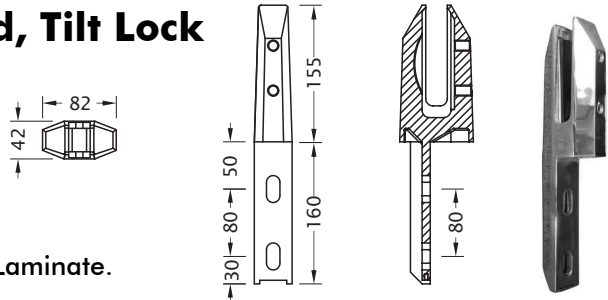

Note: Suits 12 to 17.52mm Toughened & Toughened Laminate.

ClearVista Minipost - Square Base, Tilt Lock

Product Code	Description	Finish
MP12PS	Minipost, Square Base	PS
MP12SS	Minipost, Square Base	SS

Note: Suits 12 to 17.52mm Toughened & Toughened Laminate. Cover included.

ClearVista Minipost - Oval Base, Tilt Lock

Product Code	Description	Finish
MP15PS	Minipost, Oval Base	PS
MP15SS	Minipost, Oval Base	SS

Note: Suits 12 to 17.52mm Toughened & Toughened Laminate. Cover included.

ClearVista Minipost - Face Fixed, Tilt Lock

Product Code	Description	Finish
MP13PS	Minipost, Face Fixed	PS
MP13SS	Minipost, Face Fixed	SS

Note: Suits 12 to 17.52mm Toughened & Toughened Laminate.

ClearVista Minipost - Oval Base

Product Code	Description	Finish
MP10PS	Minipost, Oval Base	PS
MP10SS	Minipost, Oval Base	SS

Note: Suits 12mm Toughened. Fixed Clamping Plate. Cover included.

Pool Fence Typical Layout

Balustrade Typical Layout