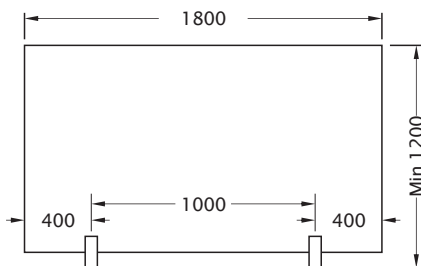

ClearVista Minipost - Face Fixed, Tilt Lock

Product Code	Description	Finish
MP13PS	Minipost, Face Fixed	PS
MP13SS	Minipost, Face Fixed	SS

Note: Suits 12 to 17.52mm Toughened & Toughened Laminate.

ClearVista Minipost - Oval Base

Product Code	Description	Finish
MP10PS	Minipost, Oval Base	PS
MP10SS	Minipost, Oval Base	SS

Note: Suits 12mm Toughened. Fixed Clamping Plate. Cover included.

Pool Fence Typical Layout

Balustrade Typical Layout