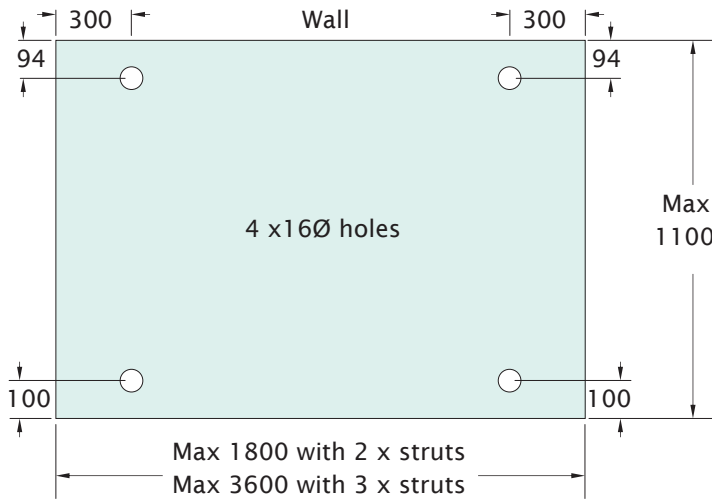

Modena Canopy Glass Detail

Modena - no Gutter

Modena - Double Kit

Modena - with Wall Gutter (by others)