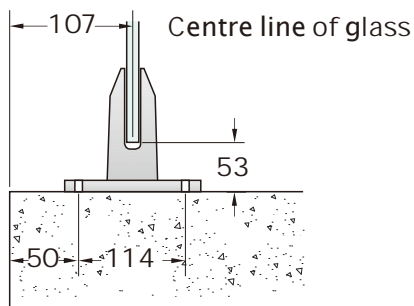

ClearVista Miniposts: Glass Layout Detail

MP13

12mm Glass - Timber deck

MP14

12mm Glass - Concrete Fixing

MP15

12mm Glass - Concrete Fixing

MP10

12mm Glass - Timber Deck, triple joists

MP10

12mm Glass - Concrete Fixing

MP12

12mm Glass - Timber Deck