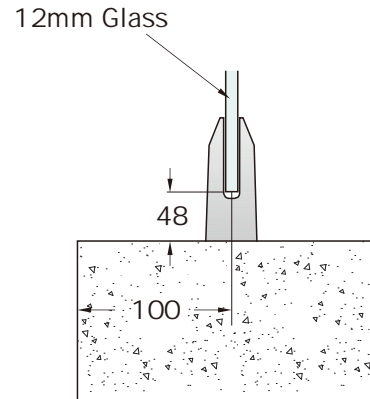

ClearVista Miniposts: Glass Layout Detail

MP13

12mm Glass - Timber deck

MP14

12mm Glass - Concrete Fixing

MP15

12mm Glass - Concrete Fixing

MP10

12mm Glass - Timber Deck, triple joists

MP10

12mm Glass - Concrete Fixing

MP12

12mm Glass - Timber Deck