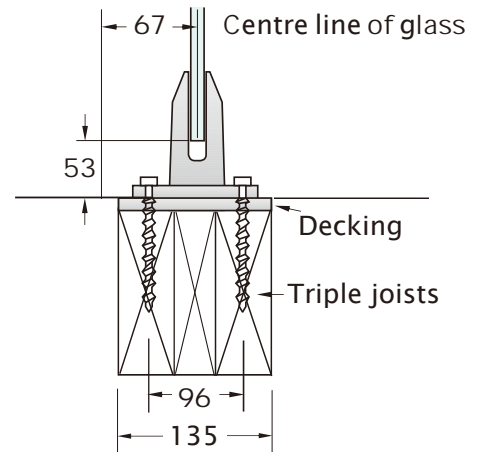

ClearVista Miniposts: Glass Layout Detail

MP13

12mm Glass - Timber deck

MP14

12mm Glass - Concrete Fixing

MP15

12mm Glass - Concrete Fixing

MP10

12mm Glass - Timber Deck, triple joists

MP10

12mm Glass - Concrete Fixing

MP12

12mm Glass - Timber Deck