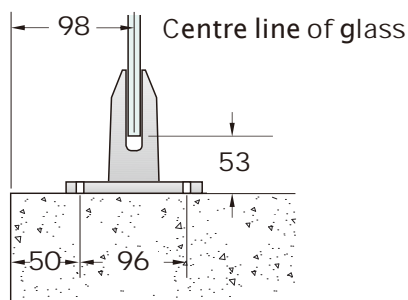

ClearVista Miniposts: Glass Layout Detail

MP13

12mm Glass - Timber deck

MP14

12mm Glass - Concrete Fixing

MP15

12mm Glass - Concrete Fixing

MP10

12mm Glass - Timber Deck, triple joists

MP10

12mm Glass - Concrete Fixing

MP12

12mm Glass - Timber Deck