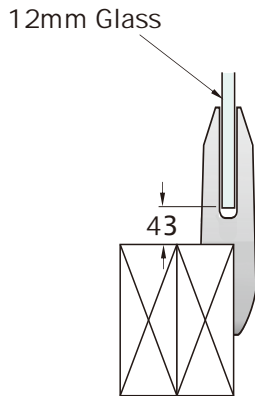

ClearVista Miniposts: Glass Layout Detail

MP13

12mm Glass - Timber deck

MP14

12mm Glass - Concrete Fixing

MP15

12mm Glass - Concrete Fixing

MP10

12mm Glass - Timber Deck, triple joists

MP10

12mm Glass - Concrete Fixing

MP12

12mm Glass - Timber Deck