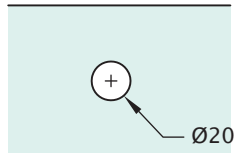

Product Code	Description	Finish
HR10PS	Glass to Handrail Bracket	PS
HR10SS	Glass to Handrail Bracket	SS

Note

- 316 Stainless
- Adjustable
- Concealed fixed

Cuboid Handrail Bracket

Product Code	Description	Finish
HR11PS	Wall to Handrail Bracket	PS
HR11SS	Wall to Handrail Bracket	SS

Note

- 316 Stainless
- Adjustable
- Concealed fixed
- Lag Screw or Threaded Rod supplied separately

Glass to Handrail - Welded

Product Code	Description	Finish
HR20PS	Glass to Handrail, Welded	PS
HR20SS	Glass to Handrail, Welded	SS