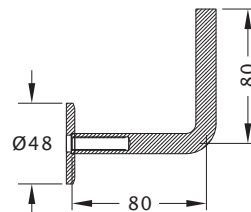

Note

- Order wall fixing separately