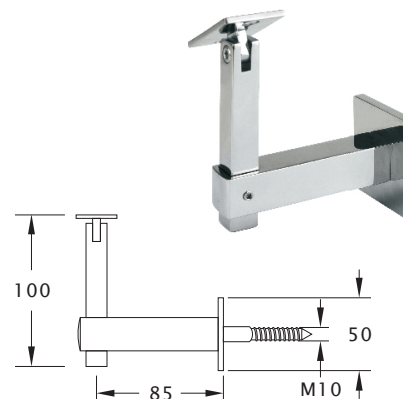

Handrail Bracket, Designer

Product Code	Description	Finish
NVC5PS	Glass to Handrail Bracket	PS
NVC5SS	Glass to Handrail Bracket	SS

Note

- 316 Stainless
- Adjustable
- Concealed fixed

Handrail Bracket, Designer

Product Code	Description	Finish
NVC6PS	Wall to Handrail Bracket	PS
NVC6SS	Wall to Handrail Bracket	SS

Note

- 316 Stainless
- Adjustable
- Concealed fixed
- Lag Screw or Threaded Rod supplied separately

Cuboid Handrail Bracket

Product Code	Description	Finish
HR10PS	Glass to Handrail Bracket	PS
HR10SS	Glass to Handrail Bracket	SS

Note

- 316 Stainless
- Adjustable
- Concealed fixed

Cuboid Handrail Bracket

Product Code	Description	Finish
HR11PS	Wall to Handrail Bracket	PS
HR11SS	Wall to Handrail Bracket	SS

Note

- 316 Stainless
- Adjustable
- Concealed fixed
- Lag Screw or Threaded Rod supplied separately

Glass to Handrail - Welded

Product Code	Description	Finish
HR20PS	Glass to Handrail, Welded	PS
HR20SS	Glass to Handrail, Welded	SS