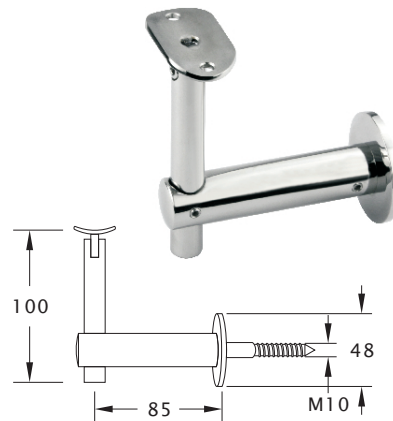

Handrail Bracket, Designer

Product Code	Description	Finish
NVC5PS	Glass to Handrail Bracket	PS
NVC5SS	Glass to Handrail Bracket	SS

Note

- 316 Stainless
- Adjustable
- Concealed fixed

Handrail Bracket, Designer

Product Code	Description	Finish
NVC6PS	Wall to Handrail Bracket	PS
NVC6SS	Wall to Handrail Bracket	SS

Note

- 316 Stainless
- Adjustable
- Concealed fixed
- Lag Screw or Threaded Rod supplied separately

Cuboid Handrail Bracket

Product Code	Description	Finish
HR10PS	Glass to Handrail Bracket	PS
HR10SS	Glass to Handrail Bracket	SS

Note

- 316 Stainless
- Adjustable
- Concealed fixed

Cuboid Handrail Bracket

Product Code	Description	Finish
HR11PS	Wall to Handrail Bracket	PS
HR11SS	Wall to Handrail Bracket	SS

Note

- 316 Stainless
- Adjustable
- Concealed fixed
- Lag Screw or Threaded Rod supplied separately

Glass to Handrail - Welded

Product Code	Description	Finish
HR20PS	Glass to Handrail, Welded	PS
HR20SS	Glass to Handrail, Welded	SS