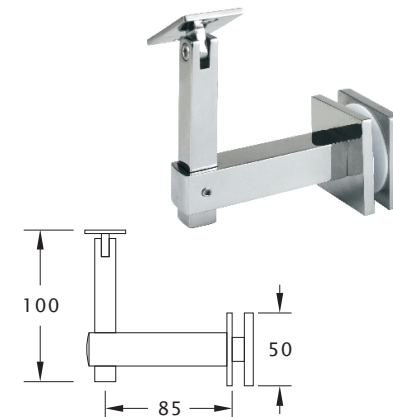

Handrail Bracket, Designer

Product Code	Description	Finish
NVC5PS	Glass to Handrail Bracket	PS
NVC5SS	Glass to Handrail Bracket	SS

Note

- 316 Stainless
- Adjustable
- Concealed fixed

Handrail Bracket, Designer

Product Code	Description	Finish
NVC6PS	Wall to Handrail Bracket	PS
NVC6SS	Wall to Handrail Bracket	SS

Note

- 316 Stainless
- Adjustable
- Concealed fixed
- Lag Screw or Threaded Rod supplied separately

Cuboid Handrail Bracket

Product Code	Description	Finish
HR10PS	Glass to Handrail Bracket	PS
HR10SS	Glass to Handrail Bracket	SS

Note

- 316 Stainless
- Adjustable
- Concealed fixed

Cuboid Handrail Bracket

Product Code	Description	Finish
HR11PS	Wall to Handrail Bracket	PS
HR11SS	Wall to Handrail Bracket	SS

Note

- 316 Stainless
- Adjustable
- Concealed fixed
- Lag Screw or Threaded Rod supplied separately

Glass to Handrail - Welded

Product Code	Description	Finish
HR20PS	Glass to Handrail, Welded	PS
HR20SS	Glass to Handrail, Welded	SS