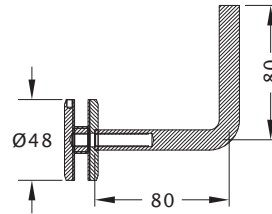

Product Code	Description	Finish
NVC6PS	Wall to Handrail Bracket	PS
NVC6SS	Wall to Handrail Bracket	SS

Note

- 316 Stainless
- Adjustable
- Concealed fixed
- Lag Screw or Threaded Rod supplied separately

Cuboid Handrail Bracket

Product Code	Description	Finish
HR10PS	Glass to Handrail Bracket	PS
HR10SS	Glass to Handrail Bracket	SS

Note

- 316 Stainless
- Adjustable
- Concealed fixed

Cuboid Handrail Bracket

Product Code	Description	Finish
HR11PS	Wall to Handrail Bracket	PS
HR11SS	Wall to Handrail Bracket	SS

Note

- 316 Stainless
- Adjustable
- Concealed fixed
- Lag Screw or Threaded Rod supplied separately

Glass to Handrail - Welded

Product Code	Description	Finish
HR20PS	Glass to Handrail, Welded	PS
HR20SS	Glass to Handrail, Welded	SS