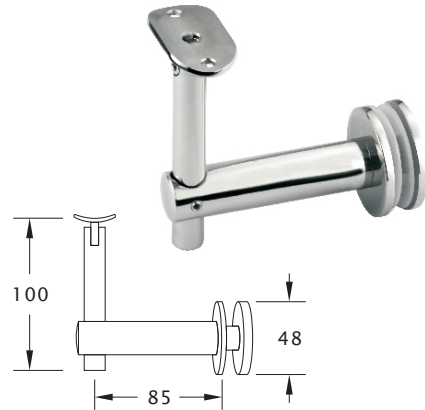

Handrail Bracket, Designer

Product Code	Description	Finish
NVC5PS	Glass to Handrail Bracket	PS
NVC5SS	Glass to Handrail Bracket	SS

Note

- 316 Stainless
- Adjustable
- Concealed fixed

Handrail Bracket, Designer

Product Code	Description	Finish
NVC6PS	Wall to Handrail Bracket	PS
NVC6SS	Wall to Handrail Bracket	SS

Note

- 316 Stainless
- Adjustable
- Concealed fixed
- Lag Screw or Threaded Rod supplied separately

Cuboid Handrail Bracket

Product Code	Description	Finish
HR10PS	Glass to Handrail Bracket	PS
HR10SS	Glass to Handrail Bracket	SS

Note

- 316 Stainless
- Adjustable
- Concealed fixed

Cuboid Handrail Bracket

Product Code	Description	Finish
HR11PS	Wall to Handrail Bracket	PS
HR11SS	Wall to Handrail Bracket	SS

Note

- 316 Stainless
- Adjustable
- Concealed fixed
- Lag Screw or Threaded Rod supplied separately

Glass to Handrail - Welded

Product Code	Description	Finish
HR20PS	Glass to Handrail, Welded	PS
HR20SS	Glass to Handrail, Welded	SS