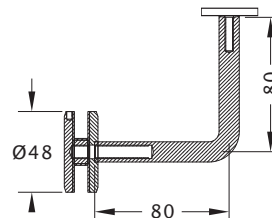

Product Code	Description	Finish
HR10PS	Glass to Handrail Bracket	PS
HR10SS	Glass to Handrail Bracket	SS

Note

- 316 Stainless
- Adjustable
- Concealed fixed

Cuboid Handrail Bracket

Product Code	Description	Finish
HR11PS	Wall to Handrail Bracket	PS
HR11SS	Wall to Handrail Bracket	SS

Note

- 316 Stainless
- Adjustable
- Concealed fixed
- Lag Screw or Threaded Rod supplied separately

Glass to Handrail - Welded

Product Code	Description	Finish
HR20PS	Glass to Handrail, Welded	PS
HR20SS	Glass to Handrail, Welded	SS

Glass to Handrail - Fixed

Product Code	Description	Finish
HR21PS	Glass to Handrail, Fixed	PS
HR21SS	Glass to Handrail, Fixed	SS

Note

- Supplied with curved saddle, please specify if flat saddle required

Wall to Handrail - Welded