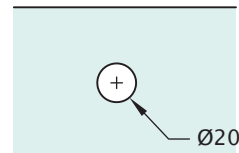

Note

- Supplied with curved saddle, please specify if flat saddle required