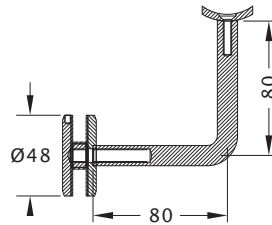

Product Code	Description	Finish
NVC6PS	Wall to Handrail Bracket	PS
NVC6SS	Wall to Handrail Bracket	SS

Note

- 316 Stainless
- Adjustable
- Concealed fixed
- Lag Screw or Threaded Rod supplied separately

Cuboid Handrail Bracket

Product Code	Description	Finish
HR10PS	Glass to Handrail Bracket	PS
HR10SS	Glass to Handrail Bracket	SS

Note

- 316 Stainless
- Adjustable
- Concealed fixed

Cuboid Handrail Bracket

Product Code	Description	Finish
HR11PS	Wall to Handrail Bracket	PS
HR11SS	Wall to Handrail Bracket	SS

Note

- 316 Stainless
- Adjustable
- Concealed fixed
- Lag Screw or Threaded Rod supplied separately

Glass to Handrail - Welded

Product Code	Description	Finish
HR20PS	Glass to Handrail, Welded	PS
HR20SS	Glass to Handrail, Welded	SS

Glass to Handrail - Fixed

Product Code	Description	Finish
HR21PS	Glass to Handrail, Fixed	PS
HR21SS	Glass to Handrail, Fixed	SS

Note

- Supplied with curved saddle, please specify if flat saddle required

Wall to Handrail - Welded