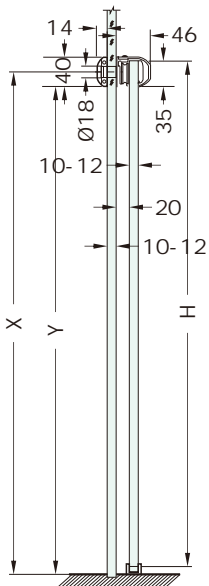

Alumni Slimline Slider

Product Features

- A slimline sliding door set for glass doors
- Features a contemporary, discreet profile
- Can be fixed to either glass or timber walls
- Gentle sliding action
- Can be used for double or single doors
- Suits 10 to 12mm Toughened Safety Glass
- Fully enclosed system with matching covers
- Up to 70kg per leaf
- Silver Grey powder coat finish
- Other powder coat finishes on request

For specific glass detail refer to our website

Glass Installation

Wall Installation

Code	Standard Length of guide rail	Door Width	
		Single door	Double door
AL1	2.4m	600-1200mm	600mm
AL2	4.0m	600-2000mm	700-1000mm

Maximum load 70kg single door

Alumni Slimline Slider: Layout Options

Alumni Sliding Door Options