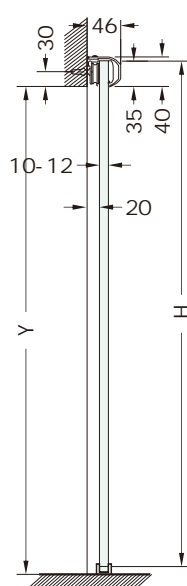

Alumni Slimline Slider

Product Features

- A slimline sliding door set for glass doors
- Features a contemporary, discreet profile
- Can be fixed to either glass or timber walls
- Gentle sliding action
- Can be used for double or single doors
- Suits 10 to 12mm Toughened Safety Glass
- Fully enclosed system with matching covers
- Up to 70kg per leaf
- Silver Grey powder coat finish
- Other powder coat finishes on request

For specific glass detail refer to our website

Glass Installation

Wall Installation

Code	Standard Length of guide rail	Door Width	
		Single door	Double door
AL1	2.4m	600-1200mm	600mm
AL2	4.0m	600-2000mm	700-1000mm

Maximum load 70kg single door

Alumni Slimline Slider: Layout Options

Alumni Sliding Door Options