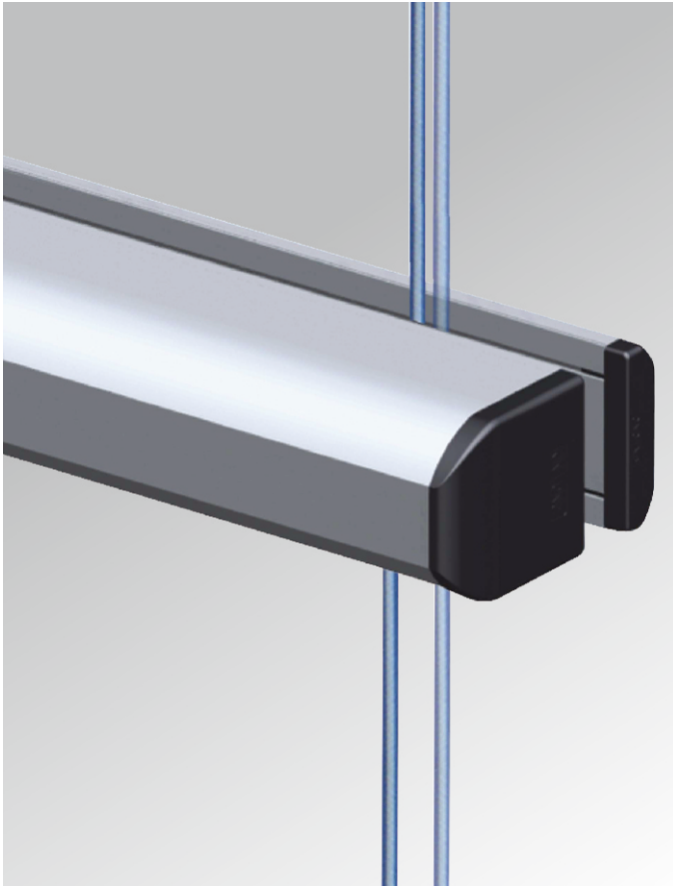

Alumni Slimline Slider

Product Features

- A slimline sliding door set for glass doors
- Features a contemporary, discreet profile
- Can be fixed to either glass or timber walls
- Gentle sliding action
- Can be used for double or single doors
- Suits 10 to 12mm Toughened Safety Glass
- Fully enclosed system with matching covers
- Up to 70kg per leaf
- Silver Grey powder coat finish
- Other powder coat finishes on request

For specific glass detail refer to our website

Glass Installation

Wall Installation

Code	Standard Length of guide rail	Door Width	
		Single door	Double door
AL1	2.4m	600-1200mm	600mm
AL2	4.0m	600-2000mm	700-1000mm