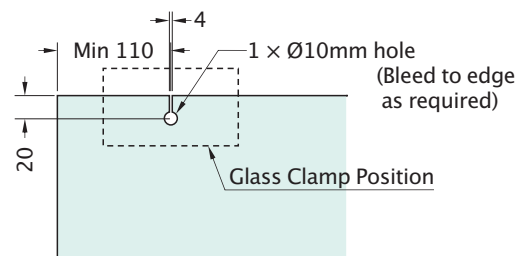

# Alumni Kitset Slider: Glass Detail

## Alumni Kitset Slider

**Note:**  
For doors over 60kg it is recommended to use the through fixing hole provided.

Add Handle hole as required.