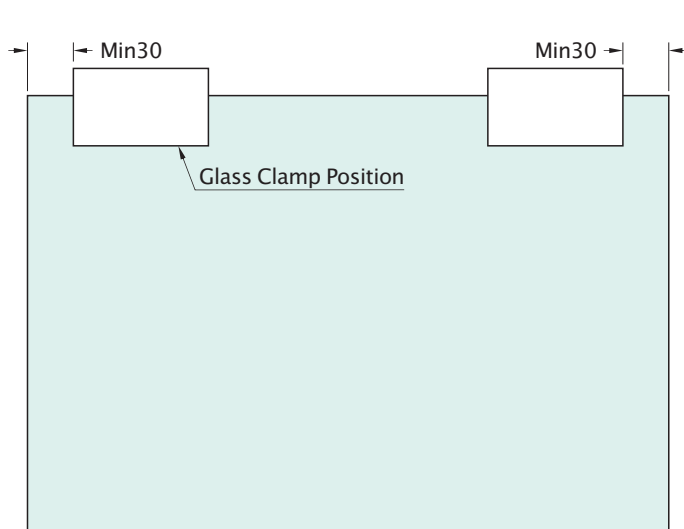

# Alumni Kitset Slider: Glass Detail

## Alumni Kitset Slider

**Note:**  
For doors over 60kg it is recommended to use the through fixing hole provided.

Add Handle hole as required.