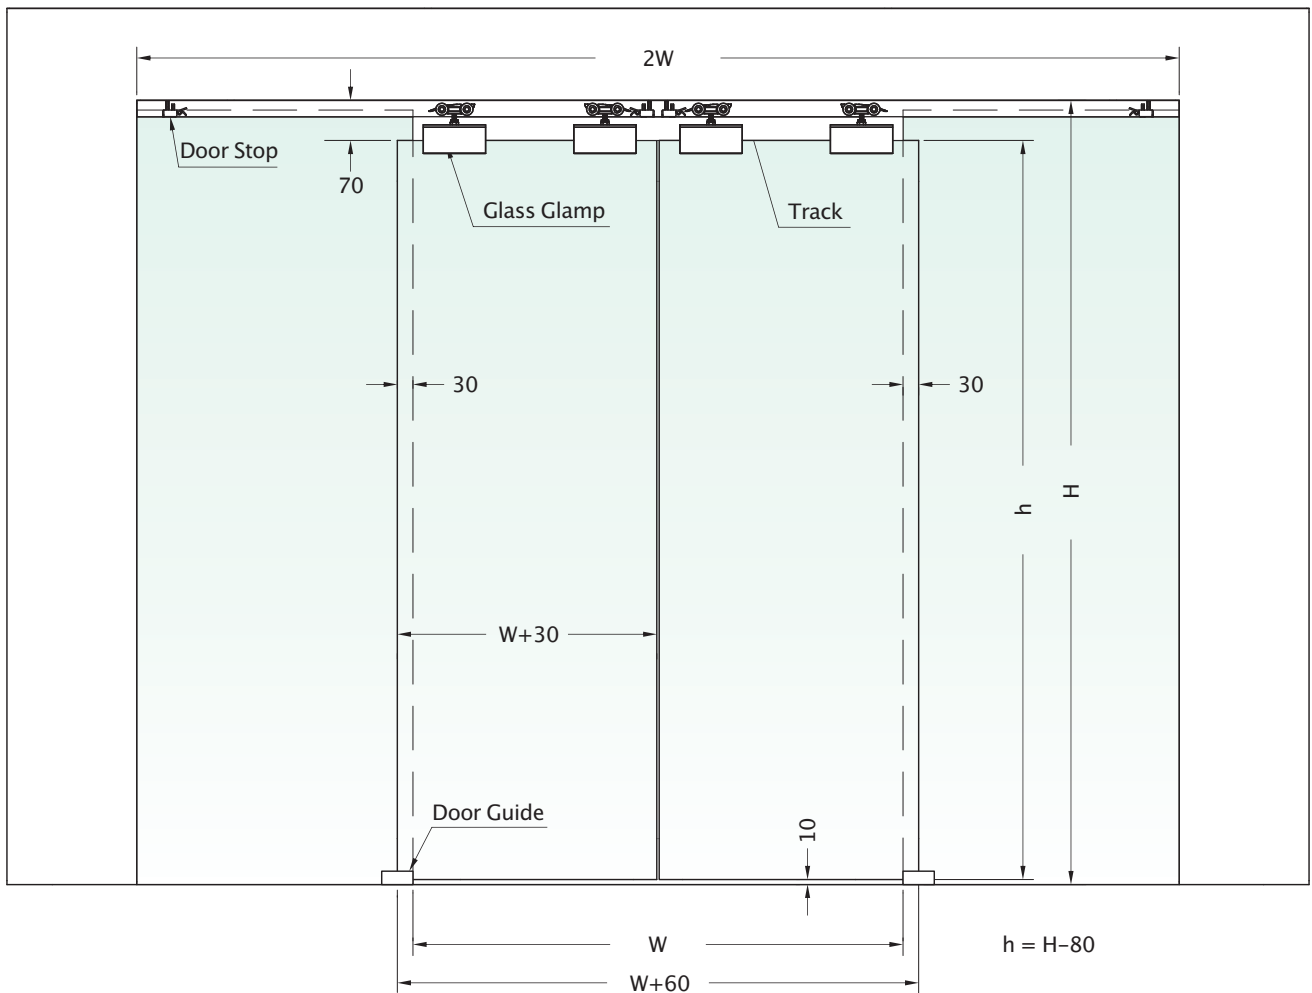

# Alumni Kitset Slider: Glass Detail

## Alumni Kitset Slider

**Note:**  
For doors over 60kg it is recommended to use the through fixing hole provided.

Add Handle hole as required.