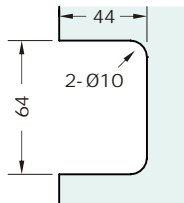

Elite, Wall to Glass 90°

Product Code	Description
NVE1CP	Wall to Glass 90°
NVE1SC	Wall to Glass 90°
NVE1BLK	Wall to Glass 90°

Note

- 8-10mm Glass
- Max 700mm Door / 40 kg
- Concealed fixings

Finish
Chrome
Satin Chrome
Black

- 8-10mm Glass
- Max 700mm Door / 40 kg
- Concealed fixings

Finish
Chrome
Satin Chrome
Black

Elite, Glass to Glass 180° (New Finishes)

Product Code	Description	Finish
NVE2CP	Glass to Glass 180°	Chrome
NVE2SC	Glass to Glass 180°	Satin Chrome
NVE2BLK	Glass to Glass 180°	Black
NVE2GM	Glass to Glass 180°	Gun Metal
NVE2BRG	Glass to Glass 180°	Brushed Rose Gold
NVE2SNP	Glass to Glass 180°	Stain Nickel Plate
NVE2G	Glass to Glass 180°	Gold/Brass

Note

- 8-10mm Glass
- Max 700mm Door / 40 kg
- Concealed fixings

Elite Shower Hinges

Elite, Glass to Glass 135°

Product Code	Description
NVE2-135CP	Glass to Glass 135°
NVE2-135SC	Glass to Glass 135°
NVE2-135BLK	Glass to Glass 135°

Note

- 8-10mm Glass
- Max 700mm Door / 40 kg
- Concealed fixings

Note: Same cut-out detail for both panels, measured from outside edge

Elite, Glass to Glass 90°

Product Code	Description
NVE2-90CP	Glass to Glass 90°
NVE2-90SC	Glass to Glass 90°