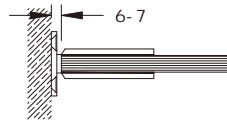

Elite, Wall to Glass 90°

Product Code	Description
NVE1CP	Wall to Glass 90°
NVE1SC	Wall to Glass 90°
NVE1BLK	Wall to Glass 90°

Note

- 8-10mm Glass
- Max 700mm Door / 40 kg
- Concealed fixings

Finish
Chrome
Satin Chrome
Black

Elite, Offset Wall to Glass 90°

Product Code	Description
NVE1LCP	Offset Fixing Plate, Wall to Glass 90°
NVE1LSC	Offset Fixing Plate, Wall to Glass 90°
NVE1LBLK	Offset Fixing Plate, Wall to Glass 90°

Note

- 8-10mm Glass
- Max 700mm Door / 40 kg
- Concealed fixings

Finish
Chrome
Satin Chrome
Black

Elite, Glass to Glass 180° (New Finishes)

Product Code	Description	Finish
NVE2CP	Glass to Glass 180°	Chrome
NVE2SC	Glass to Glass 180°	Satin Chrome
NVE2BLK	Glass to Glass 180°	Black
NVE2GM	Glass to Glass 180°	Gun Metal
NVE2BRG	Glass to Glass 180°	Brushed Rose Gold
NVE2SNP	Glass to Glass 180°	Stain Nickel Plate
NVE2G	Glass to Glass 180°	Gold/Brass

Note

- 8-10mm Glass
- Max 700mm Door / 40 kg
- Concealed fixings

Note: Same cut-out detail for both panels, measured from outside edge

Elite, Glass to Glass 90°

Product Code	Description
NVE2-90CP	Glass to Glass 90°
NVE2-90SC	Glass to Glass 90°