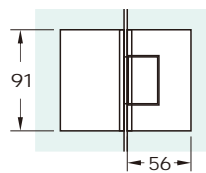

Elite, Wall to Glass 90°

Product Code	Description
NVE1CP	Wall to Glass 90°
NVE1SC	Wall to Glass 90°
NVE1BLK	Wall to Glass 90°

Note

- 8-10mm Glass
- Max 700mm Door / 40 kg
- Concealed fixings

Finish
Chrome
Satin Chrome
Black

- 8-10mm Glass
- Max 700mm Door / 40 kg
- Concealed fixings

Finish
Chrome
Satin Chrome
Black

Elite, Glass to Glass 180° (New Finishes)

Product Code	Description	Finish
NVE2CP	Glass to Glass 180°	Chrome
NVE2SC	Glass to Glass 180°	Satin Chrome
NVE2BLK	Glass to Glass 180°	Black
NVE2GM	Glass to Glass 180°	Gun Metal
NVE2BRG	Glass to Glass 180°	Brushed Rose Gold
NVE2SNP	Glass to Glass 180°	Stain Nickel Plate
NVE2G	Glass to Glass 180°	Gold/Brass

Note

- 8-10mm Glass
- Max 700mm Door / 40 kg
- Concealed fixings

Elite Shower Hinges

Elite, Glass to Glass 135°

Product Code	Description
NVE2-135CP	Glass to Glass 135°
NVE2-135SC	Glass to Glass 135°
NVE2-135BLK	Glass to Glass 135°

Note

- 8-10mm Glass
- Max 700mm Door / 40 kg
- Concealed fixings

Note: Same cut-out detail for both panels, measured from outside edge

Elite, Glass to Glass 90°

Product Code	Description
NVE2-90CP	Glass to Glass 90°
NVE2-90SC	Glass to Glass 90°