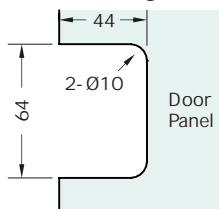

Note

- 8-10mm Glass
- Max 700mm Door / 40 kg
- Concealed fixings