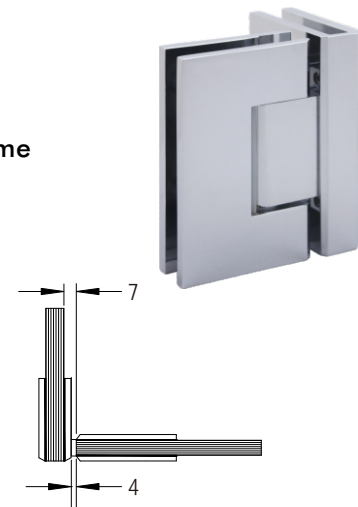

- 8-10mm Glass
- Max 700mm Door / 40 kg
- Concealed fixings

Finish
Chrome
Satin Chrome
Black

Elite, Glass to Glass 180° (New Finishes)

Product Code	Description	Finish
NVE2CP	Glass to Glass 180°	Chrome
NVE2SC	Glass to Glass 180°	Satin Chrome
NVE2BLK	Glass to Glass 180°	Black
NVE2GM	Glass to Glass 180°	Gun Metal
NVE2BRG	Glass to Glass 180°	Brushed Rose Gold
NVE2SNP	Glass to Glass 180°	Stain Nickel Plate
NVE2G	Glass to Glass 180°	Gold/Brass

Note

- 8-10mm Glass
- Max 700mm Door / 40 kg
- Concealed fixings

Elite Shower Hinges

Elite, Glass to Glass 135°

Product Code	Description
NVE2-135CP	Glass to Glass 135°
NVE2-135SC	Glass to Glass 135°
NVE2-135BLK	Glass to Glass 135°

Note

- 8-10mm Glass
- Max 700mm Door / 40 kg
- Concealed fixings

Note: Same cut-out detail for both panels, measured from outside edge

Elite, Glass to Glass 90°

Product Code	Description
NVE2-90CP	Glass to Glass 90°
NVE2-90SC	Glass to Glass 90°

Note

- 8-10mm Glass
- Max 700mm Door / 40 kg
- Concealed fixings

Bifold Hinge

Product Code	Description
NV3BFCP	Bifold, square edge 180°

Finish
Chrome

Note

- 8-10mm Glass
- Max 700mm Door / 40 kg
- Concealed fixings