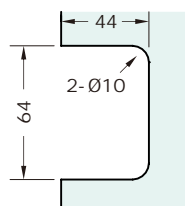

- 8-10mm Glass
- Max 700mm Door / 40 kg
- Concealed fixings

Finish
Chrome
Satin Chrome
Black

Elite, Glass to Glass 180° (New Finishes)

Product Code	Description	Finish
NVE2CP	Glass to Glass 180°	Chrome
NVE2SC	Glass to Glass 180°	Satin Chrome
NVE2BLK	Glass to Glass 180°	Black
NVE2GM	Glass to Glass 180°	Gun Metal
NVE2BRG	Glass to Glass 180°	Brushed Rose Gold
NVE2SNP	Glass to Glass 180°	Stain Nickel Plate
NVE2G	Glass to Glass 180°	Gold/Brass

Note

- 8-10mm Glass
- Max 700mm Door / 40 kg
- Concealed fixings

Elite Shower Hinges

Elite, Glass to Glass 135°

Product Code	Description
NVE2-135CP	Glass to Glass 135°
NVE2-135SC	Glass to Glass 135°
NVE2-135BLK	Glass to Glass 135°

Note

- 8-10mm Glass
- Max 700mm Door / 40 kg
- Concealed fixings

Note: Same cut-out detail for both panels, measured from outside edge

Elite, Glass to Glass 90°

Product Code	Description
NVE2-90CP	Glass to Glass 90°
NVE2-90SC	Glass to Glass 90°

Note

- 8-10mm Glass
- Max 700mm Door / 40 kg
- Concealed fixings

Bifold Hinge

Product Code	Description
NV3BFCP	Bifold, square edge 180°

Finish
Chrome

Note

- 8-10mm Glass
- Max 700mm Door / 40 kg
- Concealed fixings