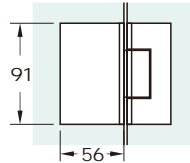

- 8-10mm Glass
- Max 700mm Door / 40 kg
- Concealed fixings

Finish
Chrome
Satin Chrome
Black

Elite, Glass to Glass 180° (New Finishes)

Product Code	Description	Finish
NVE2CP	Glass to Glass 180°	Chrome
NVE2SC	Glass to Glass 180°	Satin Chrome
NVE2BLK	Glass to Glass 180°	Black
NVE2GM	Glass to Glass 180°	Gun Metal
NVE2BRG	Glass to Glass 180°	Brushed Rose Gold
NVE2SNP	Glass to Glass 180°	Stain Nickel Plate
NVE2G	Glass to Glass 180°	Gold/Brass

Note

- 8-10mm Glass
- Max 700mm Door / 40 kg
- Concealed fixings

Elite Shower Hinges

Elite, Glass to Glass 135°

Product Code	Description
NVE2-135CP	Glass to Glass 135°
NVE2-135SC	Glass to Glass 135°
NVE2-135BLK	Glass to Glass 135°

Note

- 8-10mm Glass
- Max 700mm Door / 40 kg
- Concealed fixings

Note: Same cut-out detail for both panels, measured from outside edge

Elite, Glass to Glass 90°

Product Code	Description
NVE2-90CP	Glass to Glass 90°
NVE2-90SC	Glass to Glass 90°

Note

- 8-10mm Glass
- Max 700mm Door / 40 kg
- Concealed fixings

Bifold Hinge

Product Code	Description
NV3BFCP	Bifold, square edge 180°

Finish
Chrome

Note

- 8-10mm Glass
- Max 700mm Door / 40 kg
- Concealed fixings