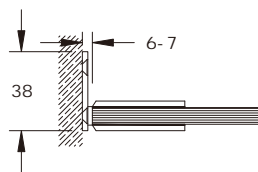

Elite, Wall to Glass 90°

Product Code	Description
NVE1CP	Wall to Glass 90°
NVE1SC	Wall to Glass 90°
NVE1BLK	Wall to Glass 90°

Note

- 8-10mm Glass
- Max 700mm Door / 40 kg
- Concealed fixings

Finish
Chrome
Satin Chrome
Black

- 8-10mm Glass
- Max 700mm Door / 40 kg
- Concealed fixings

Finish
Chrome
Satin Chrome
Black

Elite, Glass to Glass 180° (New Finishes)

Product Code	Description	Finish
NVE2CP	Glass to Glass 180°	Chrome
NVE2SC	Glass to Glass 180°	Satin Chrome
NVE2BLK	Glass to Glass 180°	Black
NVE2GM	Glass to Glass 180°	Gun Metal
NVE2BRG	Glass to Glass 180°	Brushed Rose Gold
NVE2SNP	Glass to Glass 180°	Stain Nickel Plate
NVE2G	Glass to Glass 180°	Gold/Brass

Note

- 8-10mm Glass
- Max 700mm Door / 40 kg
- Concealed fixings

Elite Shower Hinges

Elite, Glass to Glass 135°

Product Code	Description
NVE2-135CP	Glass to Glass 135°
NVE2-135SC	Glass to Glass 135°
NVE2-135BLK	Glass to Glass 135°

Note

- 8-10mm Glass
- Max 700mm Door / 40 kg
- Concealed fixings

Note: Same cut-out detail for both panels, measured from outside edge

Elite, Glass to Glass 90°

Product Code	Description
NVE2-90CP	Glass to Glass 90°
NVE2-90SC	Glass to Glass 90°