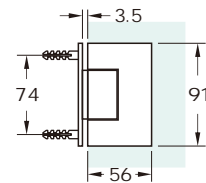

Elite, Wall to Glass 90°

Product Code	Description
NVE1CP	Wall to Glass 90°
NVE1SC	Wall to Glass 90°
NVE1BLK	Wall to Glass 90°

Note

- 8-10mm Glass
- Max 700mm Door / 40 kg
- Concealed fixings

Finish
Chrome
Satin Chrome
Black

Elite, Offset Wall to Glass 90°

Product Code	Description
NVE1LCP	Offset Fixing Plate, Wall to Glass 90°
NVE1LSC	Offset Fixing Plate, Wall to Glass 90°
NVE1LBLK	Offset Fixing Plate, Wall to Glass 90°

Note

- 8-10mm Glass
- Max 700mm Door / 40 kg
- Concealed fixings

Finish
Chrome
Satin Chrome
Black

Elite, Glass to Glass 180° (New Finishes)

Product Code	Description	Finish
NVE2CP	Glass to Glass 180°	Chrome
NVE2SC	Glass to Glass 180°	Satin Chrome
NVE2BLK	Glass to Glass 180°	Black
NVE2GM	Glass to Glass 180°	Gun Metal
NVE2BRG	Glass to Glass 180°	Brushed Rose Gold
NVE2SNP	Glass to Glass 180°	Stain Nickel Plate
NVE2G	Glass to Glass 180°	Gold/Brass

Note

- 8-10mm Glass
- Max 700mm Door / 40 kg
- Concealed fixings

Note: Same cut-out detail for both panels, measured from outside edge

Elite, Glass to Glass 90°

Product Code	Description
NVE2-90CP	Glass to Glass 90°
NVE2-90SC	Glass to Glass 90°