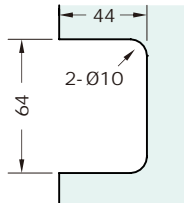

Elite, Wall to Glass 90°

Product Code	Description
NVE1CP	Wall to Glass 90°
NVE1SC	Wall to Glass 90°
NVE1BLK	Wall to Glass 90°

Note

- 8-10mm Glass
- Max 700mm Door / 40 kg
- Concealed fixings

Finish
Chrome
Satin Chrome
Black

- 8-10mm Glass
- Max 700mm Door / 40 kg
- Concealed fixings

Finish
Chrome
Satin Chrome
Black

Elite, Glass to Glass 180° (New Finishes)

Product Code	Description	Finish
NVE2CP	Glass to Glass 180°	Chrome
NVE2SC	Glass to Glass 180°	Satin Chrome
NVE2BLK	Glass to Glass 180°	Black
NVE2GM	Glass to Glass 180°	Gun Metal
NVE2BRG	Glass to Glass 180°	Brushed Rose Gold
NVE2SNP	Glass to Glass 180°	Stain Nickel Plate
NVE2G	Glass to Glass 180°	Gold/Brass

Note

- 8-10mm Glass
- Max 700mm Door / 40 kg
- Concealed fixings

Elite Shower Hinges

Elite, Glass to Glass 135°

Product Code	Description
NVE2-135CP	Glass to Glass 135°
NVE2-135SC	Glass to Glass 135°
NVE2-135BLK	Glass to Glass 135°

Note

- 8-10mm Glass
- Max 700mm Door / 40 kg
- Concealed fixings

Note: Same cut-out detail for both panels, measured from outside edge

Elite, Glass to Glass 90°

Product Code	Description
NVE2-90CP	Glass to Glass 90°
NVE2-90SC	Glass to Glass 90°