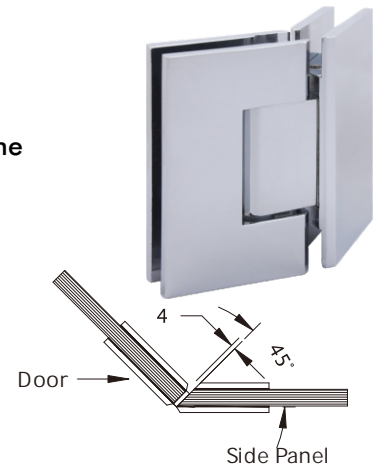

Elite, Offset Wall to Glass 90°

Product Code	Description
NVE1LCP	Offset Fixing Plate, Wall to Glass 90°
NVE1LSC	Offset Fixing Plate, Wall to Glass 90°
NVE1LBLK	Offset Fixing Plate, Wall to Glass 90°

Note

- 8-10mm Glass
- Max 700mm Door / 40 kg
- Concealed fixings

Finish
Chrome
Satin Chrome
Black

Elite, Glass to Glass 180° (New Finishes)

Product Code	Description	Finish
NVE2CP	Glass to Glass 180°	Chrome
NVE2SC	Glass to Glass 180°	Satin Chrome
NVE2BLK	Glass to Glass 180°	Black
NVE2GM	Glass to Glass 180°	Gun Metal
NVE2BRG	Glass to Glass 180°	Brushed Rose Gold
NVE2SNP	Glass to Glass 180°	Stain Nickel Plate
NVE2G	Glass to Glass 180°	Gold/Brass

Note

- 8-10mm Glass
- Max 700mm Door / 40 kg
- Concealed fixings

Elite Shower Hinges

Elite, Glass to Glass 135°

Product Code	Description
NVE2-135CP	Glass to Glass 135°
NVE2-135SC	Glass to Glass 135°
NVE2-135BLK	Glass to Glass 135°

Note

- 8-10mm Glass
- Max 700mm Door / 40 kg
- Concealed fixings

Note: Same cut-out detail for both panels, measured from outside edge

Elite, Glass to Glass 90°

Product Code	Description
NVE2-90CP	Glass to Glass 90°
NVE2-90SC	Glass to Glass 90°