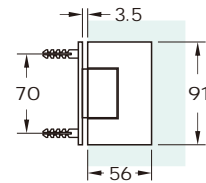

Elite, Wall to Glass 90°

Product Code	Description
NVE1CP	Wall to Glass 90°
NVE1SC	Wall to Glass 90°
NVE1BLK	Wall to Glass 90°

Note

- 8-10mm Glass
- Max 700mm Door / 40 kg
- Concealed fixings

Finish
Chrome
Satin Chrome
Black

Elite, Offset Wall to Glass 90°

Product Code	Description
NVE1LCP	Offset Fixing Plate, Wall to Glass 90°
NVE1LSC	Offset Fixing Plate, Wall to Glass 90°
NVE1LBLK	Offset Fixing Plate, Wall to Glass 90°

Note

- 8-10mm Glass
- Max 700mm Door / 40 kg
- Concealed fixings

Finish
Chrome
Satin Chrome
Black

Elite, Glass to Glass 180° (New Finishes)

Product Code	Description	Finish
NVE2CP	Glass to Glass 180°	Chrome
NVE2SC	Glass to Glass 180°	Satin Chrome
NVE2BLK	Glass to Glass 180°	Black
NVE2GM	Glass to Glass 180°	Gun Metal
NVE2BRG	Glass to Glass 180°	Brushed Rose Gold
NVE2SNP	Glass to Glass 180°	Stain Nickel Plate
NVE2G	Glass to Glass 180°	Gold/Brass

Note

- 8-10mm Glass
- Max 700mm Door / 40 kg
- Concealed fixings

Note: Same cut-out detail for both panels, measured from outside edge

Elite, Glass to Glass 90°

Product Code	Description
NVE2-90CP	Glass to Glass 90°
NVE2-90SC	Glass to Glass 90°