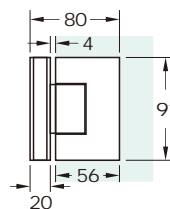

- 8-10mm Glass
- Max 700mm Door / 40 kg
- Concealed fixings

Finish
Chrome
Satin Chrome
Black

Elite, Glass to Glass 180° (New Finishes)

Product Code	Description	Finish
NVE2CP	Glass to Glass 180°	Chrome
NVE2SC	Glass to Glass 180°	Satin Chrome
NVE2BLK	Glass to Glass 180°	Black
NVE2GM	Glass to Glass 180°	Gun Metal
NVE2BRG	Glass to Glass 180°	Brushed Rose Gold
NVE2SNP	Glass to Glass 180°	Stain Nickel Plate
NVE2G	Glass to Glass 180°	Gold/Brass

Note

- 8-10mm Glass
- Max 700mm Door / 40 kg
- Concealed fixings

Elite Shower Hinges

Elite, Glass to Glass 135°

Product Code	Description
NVE2-135CP	Glass to Glass 135°
NVE2-135SC	Glass to Glass 135°
NVE2-135BLK	Glass to Glass 135°

Note

- 8-10mm Glass
- Max 700mm Door / 40 kg
- Concealed fixings

Note: Same cut-out detail for both panels, measured from outside edge

Elite, Glass to Glass 90°

Product Code	Description
NVE2-90CP	Glass to Glass 90°
NVE2-90SC	Glass to Glass 90°

Note

- 8-10mm Glass
- Max 700mm Door / 40 kg
- Concealed fixings

Bifold Hinge

Product Code	Description
NV3BFCP	Bifold, square edge 180°

Finish
Chrome

Note

- 8-10mm Glass
- Max 700mm Door / 40 kg
- Concealed fixings