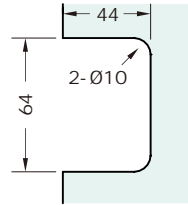

- 8-10mm Glass
- Max 700mm Door / 40 kg
- Concealed fixings

Finish
Chrome
Satin Chrome
Black

Elite, Glass to Glass 180° (New Finishes)

Product Code	Description	Finish
NVE2CP	Glass to Glass 180°	Chrome
NVE2SC	Glass to Glass 180°	Satin Chrome
NVE2BLK	Glass to Glass 180°	Black
NVE2GM	Glass to Glass 180°	Gun Metal
NVE2BRG	Glass to Glass 180°	Brushed Rose Gold
NVE2SNP	Glass to Glass 180°	Stain Nickel Plate
NVE2G	Glass to Glass 180°	Gold/Brass

Note

- 8-10mm Glass
- Max 700mm Door / 40 kg
- Concealed fixings

Elite Shower Hinges

Elite, Glass to Glass 135°

Product Code	Description
NVE2-135CP	Glass to Glass 135°
NVE2-135SC	Glass to Glass 135°
NVE2-135BLK	Glass to Glass 135°

Note

- 8-10mm Glass
- Max 700mm Door / 40 kg
- Concealed fixings

Note: Same cut-out detail for both panels, measured from outside edge

Elite, Glass to Glass 90°

Product Code	Description
NVE2-90CP	Glass to Glass 90°
NVE2-90SC	Glass to Glass 90°

Note

- 8-10mm Glass
- Max 700mm Door / 40 kg
- Concealed fixings

Bifold Hinge

Product Code	Description
NV3BFCP	Bifold, square edge 180°

Finish
Chrome

Note

- 8-10mm Glass
- Max 700mm Door / 40 kg
- Concealed fixings