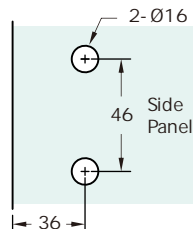

Note

- 8-10mm Glass
- Max 700mm Door / 40 kg
- Concealed fixings

Note: Same cut-out detail for both panels, measured from outside edge

Elite, Glass to Glass 90°

Product Code	Description
NVE2-90CP	Glass to Glass 90°
NVE2-90SC	Glass to Glass 90°

Note

- 8-10mm Glass
- Max 700mm Door / 40 kg
- Concealed fixings

Bifold Hinge

Product Code	Description
NV3BFCP	Bifold, square edge 180°

Finish
Chrome

Note

- 8-10mm Glass
- Max 700mm Door / 40 kg
- Concealed fixings