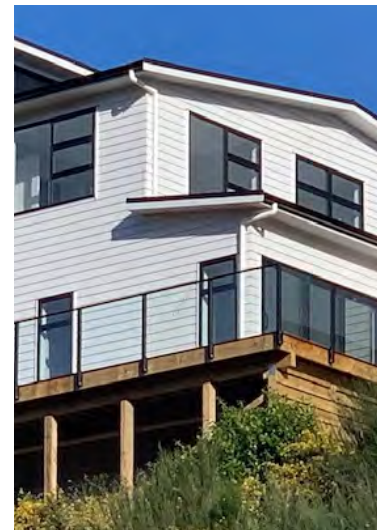

## Product Features

- This semi-frameless Balustrade system offers flexibility with a range of designs and combinations to meet various fixing applications.
- The strong modern design features square posts with surface-mounted, face fixed or grouted options of installation available.
- Suits internal and external Balustrades, Stairs, Pool Fences and Windbreaks.
- Custom Powder Coated colours are available to match your existing colour schemes or aluminium joinery.
- Options are available with or without handrails to maximise views or for any added safety concerns.
- Suits 12mm Toughened and Laminated Safety Glass. Pocket glazed for easy installation and maintenance. For specific glass and layout detail please refer to Technical section of our website.